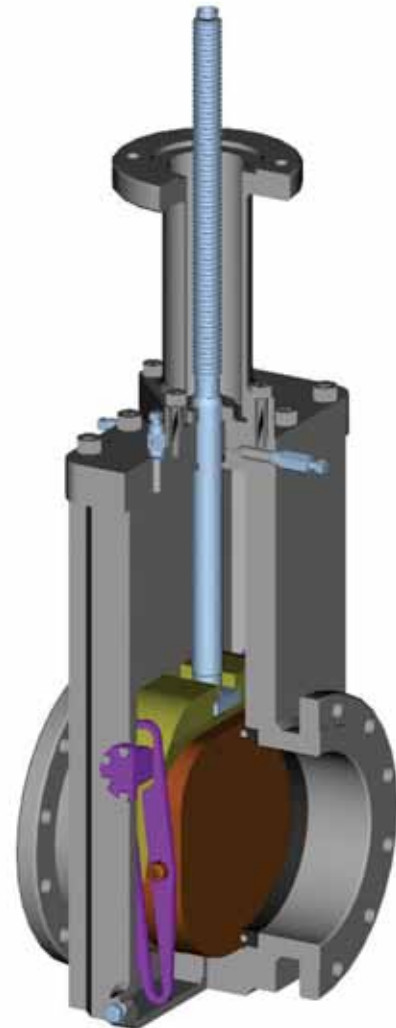

# M&J EXPANDING GATE VALVES

CAST BODY  
DOUBLE BLOCK AND BLEED  
API CLASS 600 AND HIGHER  
SIZES 2" THRU 36"  
THRU-CONDUIT  
FULL OPENING

FABRICATED BODY  
DOUBLE BLOCK AND BLEED  
API CLASS 150 AND 300  
SIZES 8" THRU 42"  
FULL OPENING AND  
REDUCED PORT