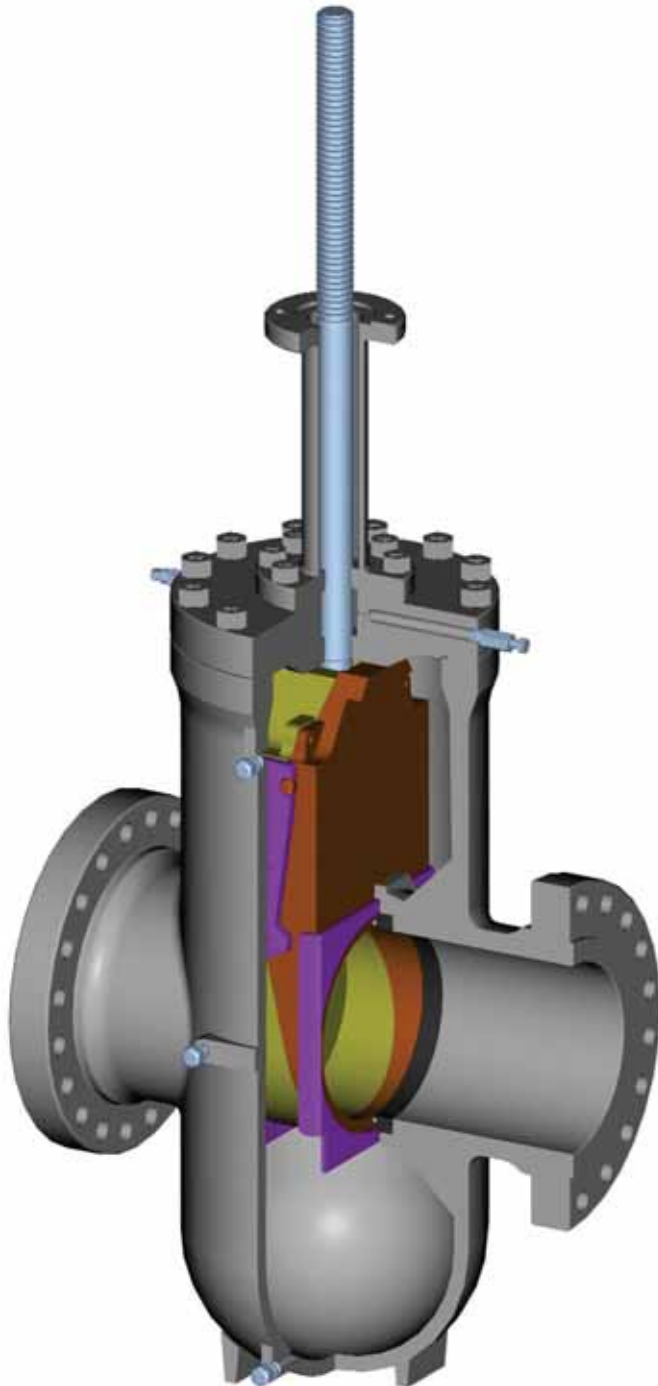

# M&J EXPANDING GATE VALVES

CAST BODY  
DOUBLE BLOCK AND BLEED  
API CLASS 600 AND HIGHER  
SIZES 2" THRU 36"  
THRU-CONDUIT  
FULL OPENING

FABRICATED BODY  
DOUBLE BLOCK AND BLEED  
API CLASS 150 AND 300  
SIZES 8" THRU 42"  
FULL OPENING AND  
REDUCED PORT